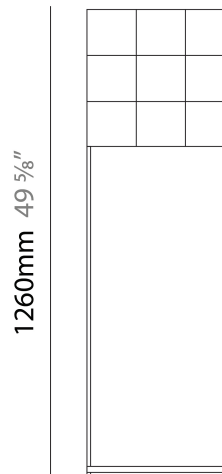

GENERAL

Series: Cosmos Square
 Partner: Quasar
 Division: Design
 Installation: Portable
 Product Type: Floor
 Mounting Location: Floor

PHYSICAL

Shape: Square
 Length (mm): 400
 Length (in): 15 3/4
 Width (mm): 400
 Width (in): 15 3/4
 Height (mm): 1260
 Height (in): 49 5/8
 Weight (kg): 3
 Fixture Finish: [NIC / BRA / BBR](#)
 Fixture Material: Metal
 Upon Request: Custom Sizes

LED

Number of LEDs: 64
 Color Temperature (°K): [2400 / 2800](#)
 Max. Delivered Lumen (lm): 1920 (2800K)
 CRI: >90 CRI
 Lamp Life (hrs): 50000

OPTICAL

RATINGS AND CERTIFICATIONS

Certified By: Certified for North American Standards
 IP rating: IP20

Ø400mm 15 3/4"

COSMOS SQUARE PORTABLE

D104214-

PROJECT

TYPE

SPECIFIER

QUANTITY

DATE

GENERAL

Series: Cosmos Square
 Partner: Quasar
 Division: Design
 Installation: Portable
 Product Type: Floor
 Mounting Location: Floor

PHYSICAL

Shape: Square
 Length (mm): 400
 Length (in): 15 ¾
 Width (mm): 400
 Width (in): 15 ¾
 Height (mm): 1480
 Height (in): 58 ¼
 Weight (kg): 3
[Fixture Finish: NIC / BRA / BBR](#)
 Fixture Material: Metal
 Upon Request: Custom Sizes